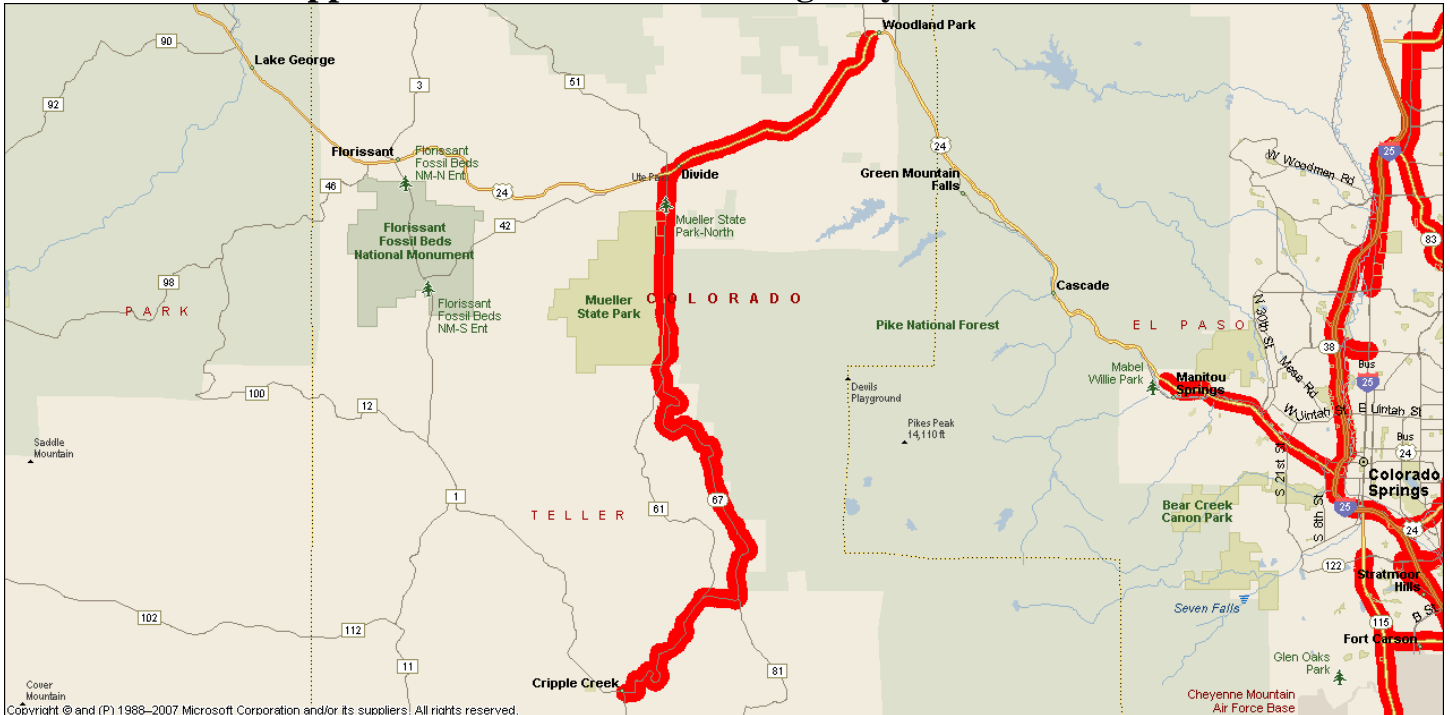

Cripple Creek/Woodland Park Highway Curfew Locations