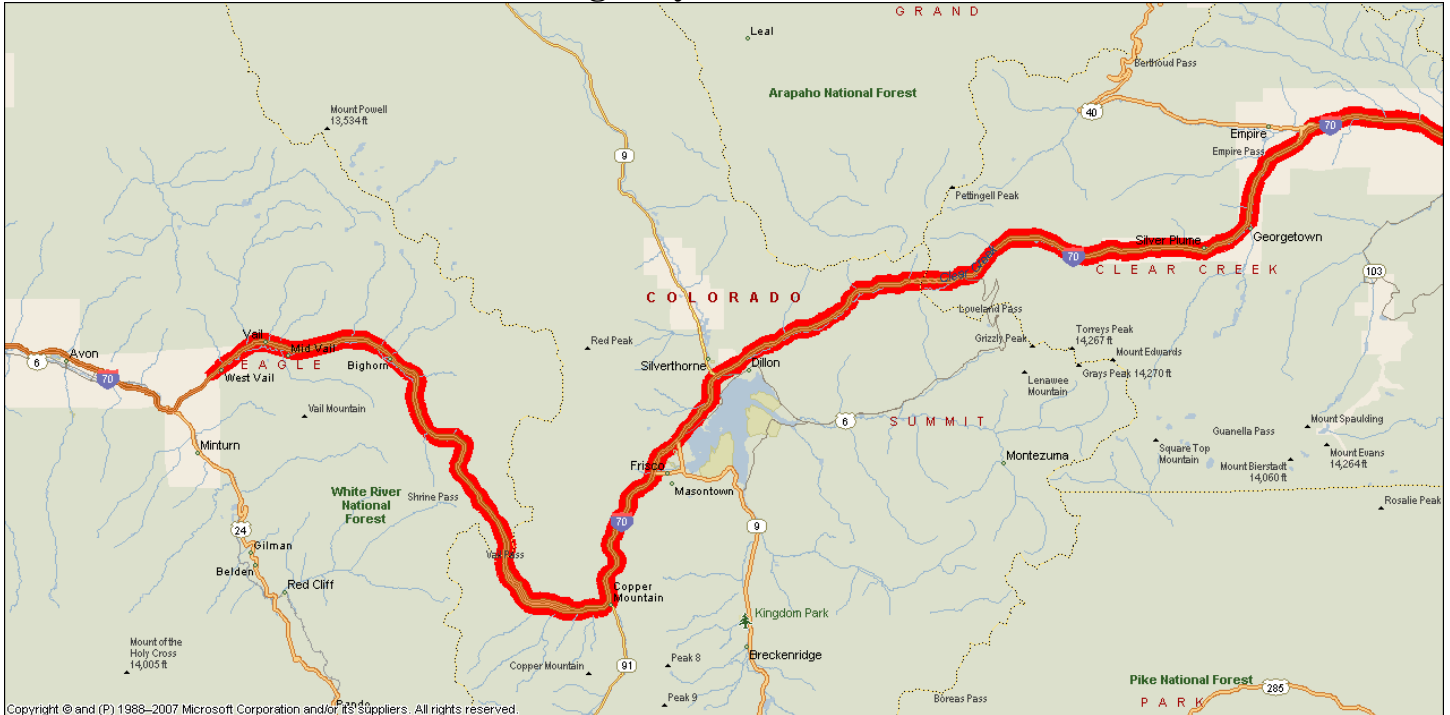

Colorado DOT Highway Curfew's

To be used in conjunction with CDOT Rules and Regulations Manual

Denver Metro Area Highway Curfew Locations

Denver Metro and East Highway Curfew Locations

Colorado DOT Highway Curfew's

To be used in conjunction with CDOT Rules and Regulations Manual

I-70 Highway Curfew Location

Carbondale/Aspen Highway Curfew Locations

Colorado DOT Highway Curfew's

To be used in conjunction with CDOT Rules and Regulations Manual