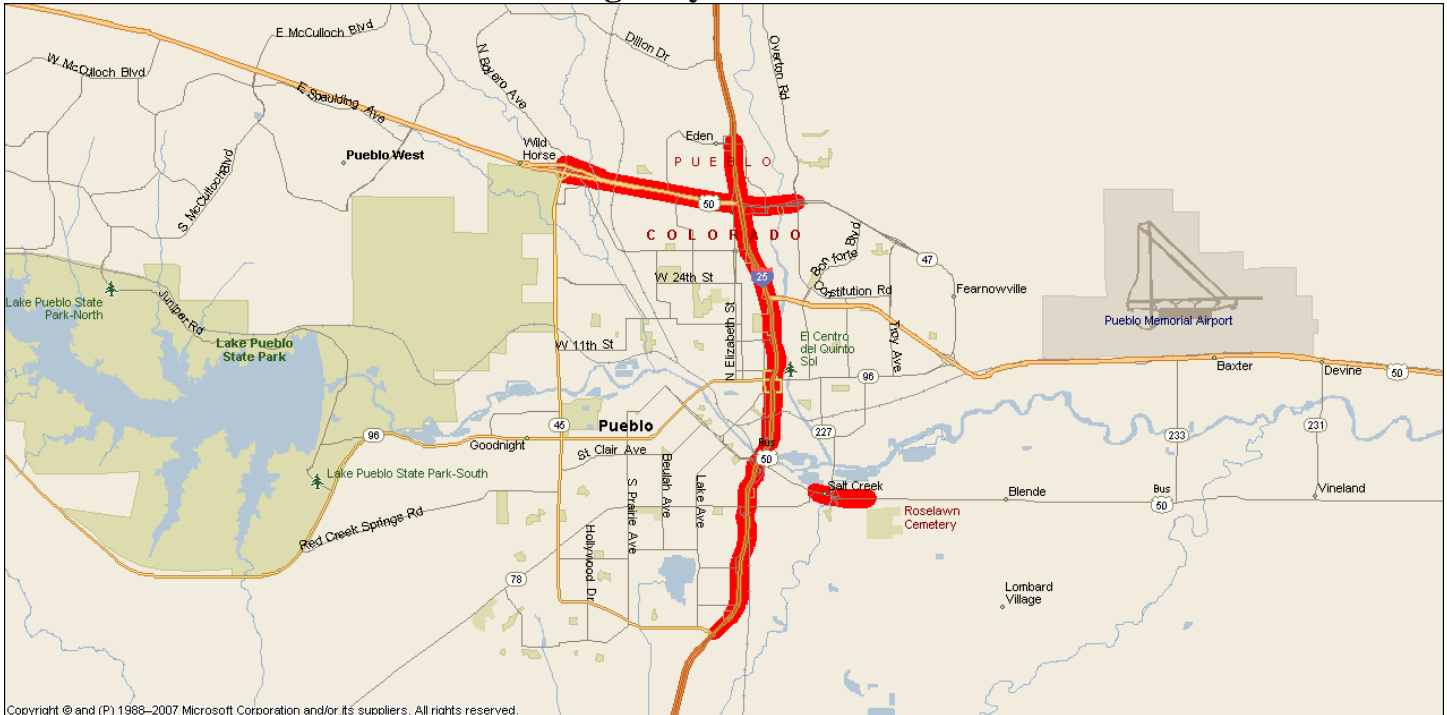

Colorado DOT Highway Curfew's

To be used in conjunction with CDOT Rules and Regulations Manual

Pueblo Highway Curfew Locations

DISCLAIMER

The information provided is done so on an informational basis only and may/may not be accurate due to changes that the Colorado Department of Transportation may make at any time that could make this information inaccurate. RSA Network Inc. recommends that a review of the current CDOT Rules and Regulations be undertaken to understand the detailed information provided. RSA Network Inc. shall not/will no assume any liability for the accuracy of these maps or information provided within this document.