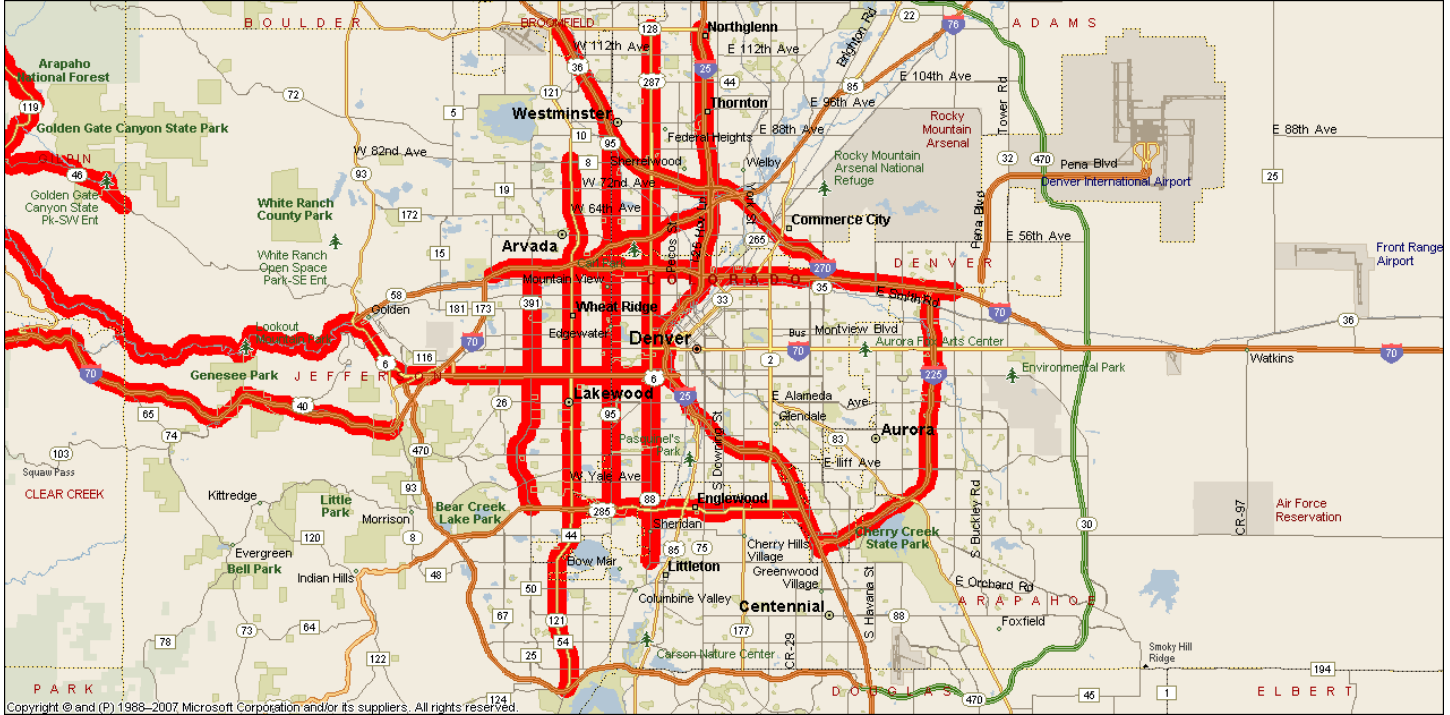

Colorado DOT Highway Curfew's

To be used in conjunction with CDOT Rules and Regulations Manual

Denver Metro Area Highway Curfew Locations

Denver Metro and East Highway Curfew Locations

Colorado DOT Highway Curfew's

To be used in conjunction with CDOT Rules and Regulations Manual

I-70 Highway Curfew Location

Carbondale/Aspen Highway Curfew Locations

Colorado DOT Highway Curfew's

To be used in conjunction with CDOT Rules and Regulations Manual

Colorado Springs Highway Curfew Locations

Copyright © and (P) 1988–2007 Microsoft Corporation and/or its suppliers. All rights reserved.

Cripple Creek/Woodland Park Highway Curfew Locations

Copyright © and (P) 1988–2007 Microsoft Corporation and/or its suppliers. All rights reserved.